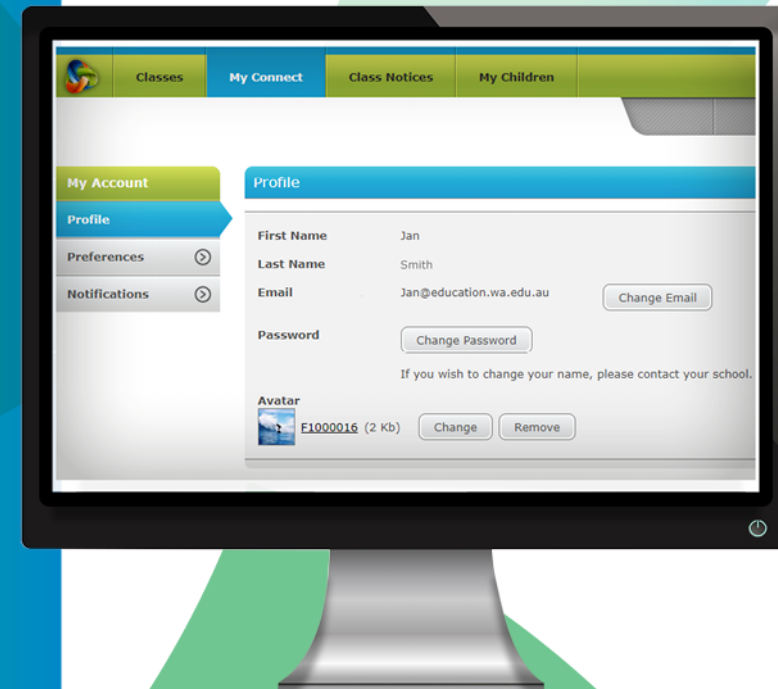

Keep your contact email up-to-date