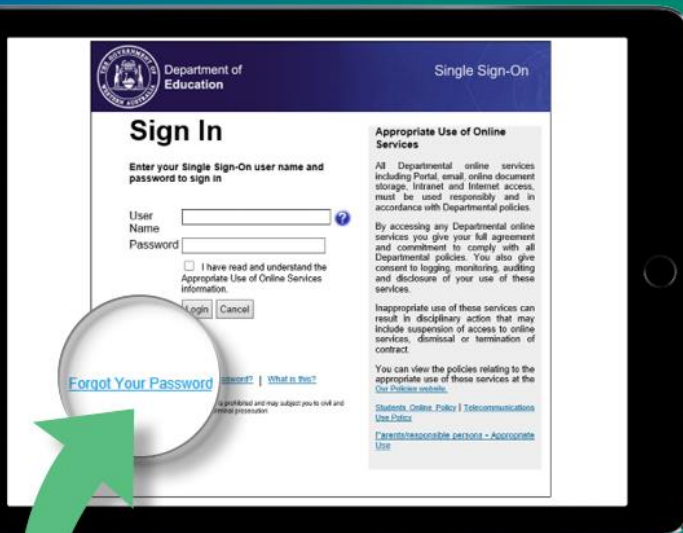

Login to CONNECT USING YOUR PREFERRED BROWSER

Use your P-number as
your user name

If you can't remember
your login details
follow the 'Forgot Your
Password' link