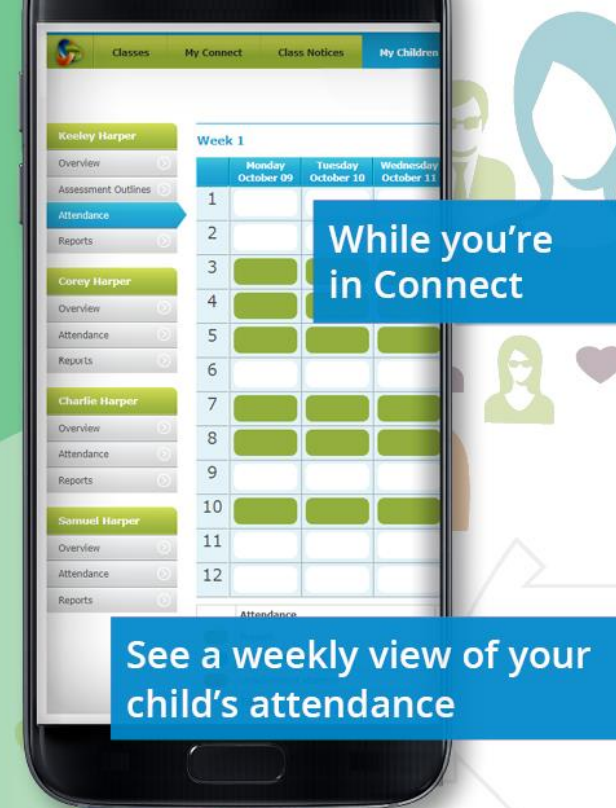

Secure
Convenient
Paperless

Keep your contact email up-to-date

Login to CONNECT USING YOUR PREFERRED BROWSER

Use your P-number as
your user name

If you can't remember
your login details
follow the 'Forgot Your
Password' link

Download your child's
report or print if you like

See a weekly view of your
child's attendance

See what else Connect has to offer