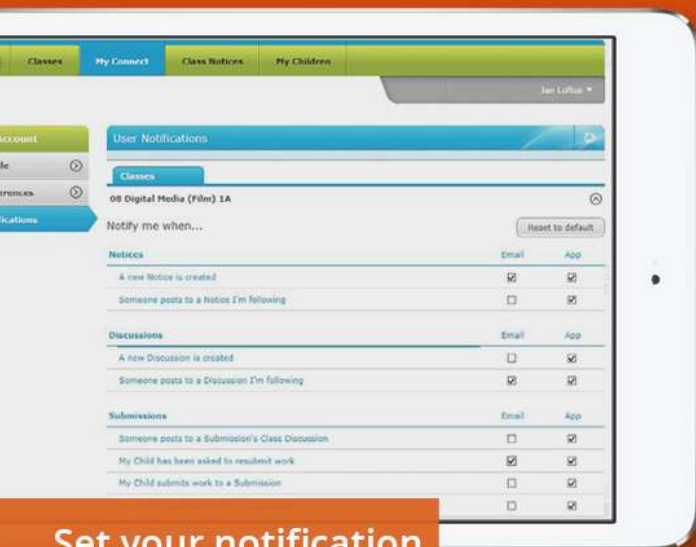

**9397 4300**

**CONNECT NOW**  
For Parents

The convenience of  
Connect in the palm  
of your hand

# CONNECT NOW

A free mobile app that displays all the latest activity from your children's school/s.

- read notices, view photos and discussions
- post a comment directly from your mobile device
- access attachments