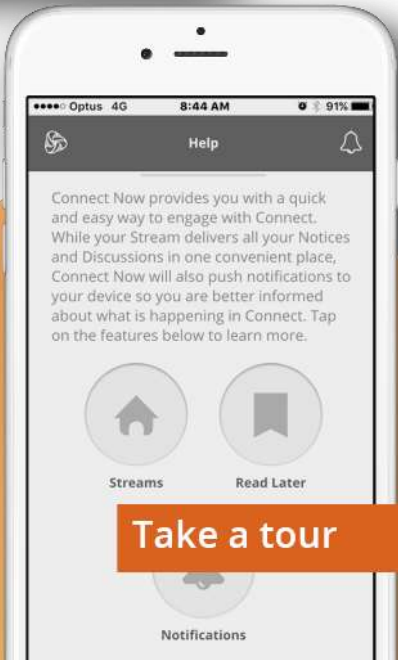

Login to  
**CONNECT NOW**

Enter P number and password

If you can't  
remember your login  
details please contact  
your school

Take a tour

Wherever You Are,  
**Connect Now**

If you would like to  
know more about Connect  
please contact your school

**9397 4300**

**CONNECT NOW**  
For Parents

The convenience of  
Connect in the palm  
of your hand

# CONNECT NOW

A free mobile app that displays all the latest activity from your children's school/s.

- read notices, view photos and discussions
- post a comment directly from your mobile device
- access attachments